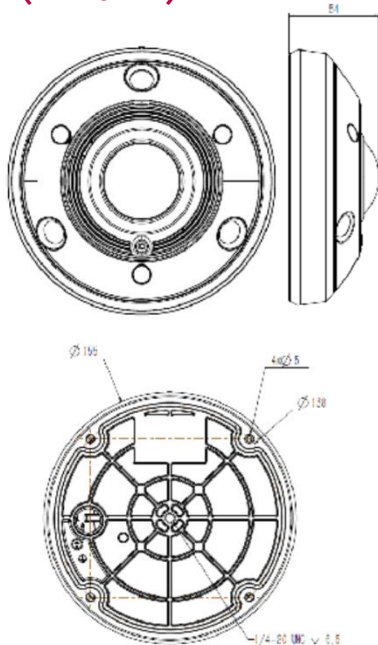

## DIMENSION (Unit : mm)

## SPECIFICATIONS

Features		RNZQ-B701A	
<b>Camera</b>	Image Sensor	12MP CMOS	
	Lens	2mm (Fixed), F2.8, H : 180° / V : 180° / D : 180°	
	Min. Illumination	Color 0.04 lux @ F2.8 (AGC ON) B/W 0 lux @ IR LED on	
	Day / Night	Dual ICR	
	IR LEDs	3	
	IR Distance	15 m	
	Image Setting	Configurable Brightness, Saturation, Contrast, HLC, Smart Defog	
	<b>Video/ Audio</b>	Video Compression	H.265, H.264 HP/MP/BP, M-JPEG
		Resolution	60Hz 20fps@4000x3072, 30fps@(3072x3072, 2560x2560) 50Hz 20fps@4000x3072, 25fps@(3072x3072, 2560x2560)
Max. Frame Rate		30fps@(3072x3072, 2560x2560)	
View mode		360°, 180°, PTZ, 10 display modes	
Multi-Streaming		2	
ROI (Region of Interest)		4 zones	
Privacy Mask		Yes (Up to 4)	
Motion Detection		Yes	
Video Analytics		Tripwire/Perimeter	
Text Overlay		Yes	
Audio Compression		G.711A/G.711U/ADPCM-D/AAC_LC	
Two-way Audio		Yes	
Audio Detection		Yes	
<b>Event</b>	Event Trigger	Motion Detection/IP Conflict/Port Alarm	
	Event Notification	Email, Alarm output	
	Pre -Alarm Recoding	Yes	
<b>Interface</b>	Analog Video Out	Yes	
	Audio In / Out	1 In / 1 out	
	Alarm In / Out	2 In / 1 out	
	Storage	Micro SD (Up to 128 GB)	
<b>Network</b>	Ethernet	RJ-45 10/100BASE-T/1000BASE-T	
	Security	Password protection, IP filter	
	Open Protocol	ONVIF (Profile S)	
	Protocol	IPv4/IPv6, HTTP, FTP, SMTP, UPnP, SNMP, DNS, DDNS, NTP, RTSP, TCP, UDP, DHCP, PPPoE	
	Web Viewer	IE8, IE10, IE11	
	Video Management Software	NO	
	Max. Connections	4 Level/8 Users	
	<b>General</b>	Power Source	AC24V, DC12V, POE
Max. Power Consumption		11W	
Max. Input Current		820mA (AC24V), 911mA (DC 12V), 252mA (PoE)	
Operating Temperature / Humidity		-30°C ~ 60°C / 0% ~ 95%RH	
Standard Approvals		KC, LVD, CE, FCC(Processing)	
Language		Korean, Chinese, Japanese, English, Turkish, Spanish	
Color / Material		Black / Diecasting	
Ingress Protection		IP66	
Dimension (Ø x H)		155 mm X 54 mm	
Weight		0.77kg ( Camera only )	